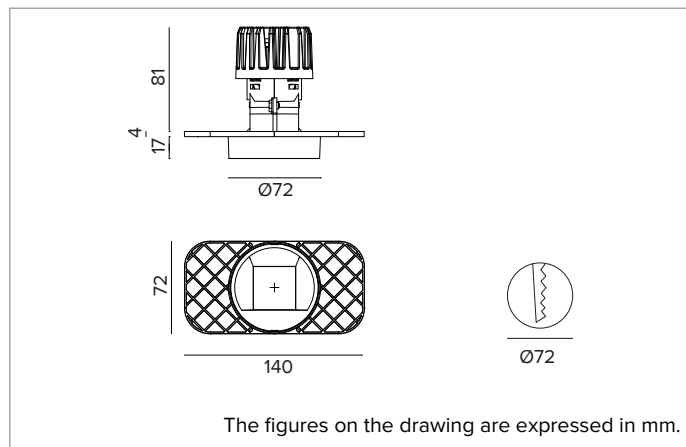

1T8553ELTR | CCTEVO WALL WASHER 78

Recessed LED Downlight in a trimless version

		4000K	H(m)	D1(m)	D2(m)	E _{max} (lx)
		Ra90	42°	73°		
Fixture Power	13W	1	0.83	1.56	947	
Source Flux	1736lm	2	1.65	3.11	237	
Fixture Flux	1051lm	3	2.48	4.67	105	
Efficacy	78lm/W	4	3.31	6.23	59	
TS1393	I _{max} =625cd/klm	I _{max}	1084cd	5	4.13	7.78 38

Colour and finish: Plaster white

Weight: 0.41Kg

Version: TRIMLESS

Degree of protection: IP20 for recessed part

Degree of protection: IP54 for exposed part

ELECTRICAL CHARACTERISTICS

Integrated electronic ON-OFF driver.