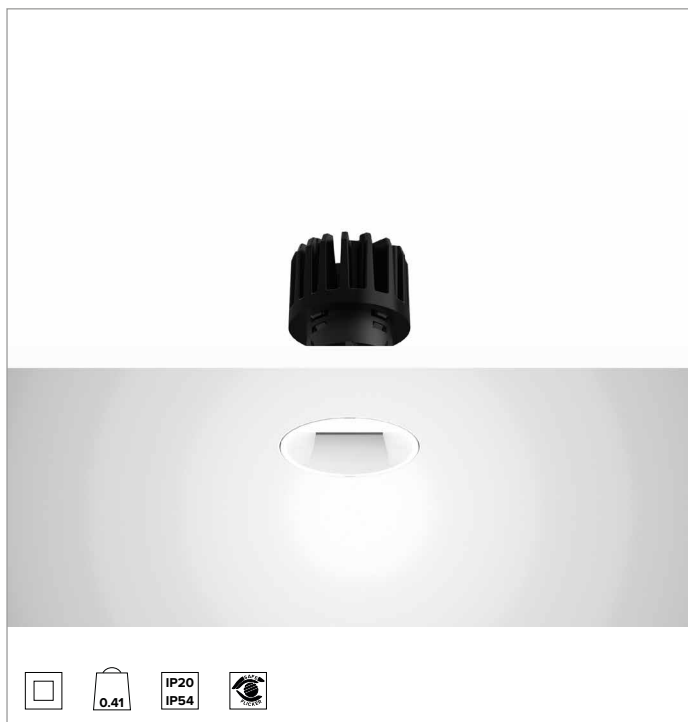

1T8553ELTR | CCTEVO WALL WASHER 78

Recessed LED Downlight in a trimless version

		4000K	H(m)	D1(m)	D2(m)	E _{max} (lx)
		Ra90	42°	73°		
Fixture Power	13W	1	0.83	1.56	947	
Source Flux	1736lm	2	1.65	3.11	237	
Fixture Flux	1051lm	3	2.48	4.67	105	
Efficacy	78lm/W	4	3.31	6.23	59	
TS1393	I _{max} =625cd/klm	I _{max}	1084cd	5	4.13	7.78 38

CCT nominal: 4000K

Lifetime (L80/B10): >50000h tq +25°C

ILLUMINOTECHNICAL CHARACTERISTICS

WW Optic: a highly reflective pre-anodised aluminium asymmetric reflector, a holographic acrylic diffuser screen and thermoplastic load-bearing elements.

Optic: WALL WASHER

Optical efficiency: 61%

Fixture flux: 1051lm

Luminous efficacy: 78lm/W

Photobiological safety: Compliant with RG1 low risk group

MECHANICAL CHARACTERISTICS

Die-cast black painted anodised aluminium heat sink. Black thermoplastic material structure and a white painted cut-off front. Silicone sealing kit for water and dust protection. Trimless version with a load-bearing element for installation and finishing in plasterboard.

Colour and finish: Plaster white

Weight: 0.41Kg

Version: TRIMLESS

Degree of protection: IP20 for recessed part

Degree of protection: IP54 for exposed part

ELECTRICAL CHARACTERISTICS

Integrated electronic ON-OFF driver.